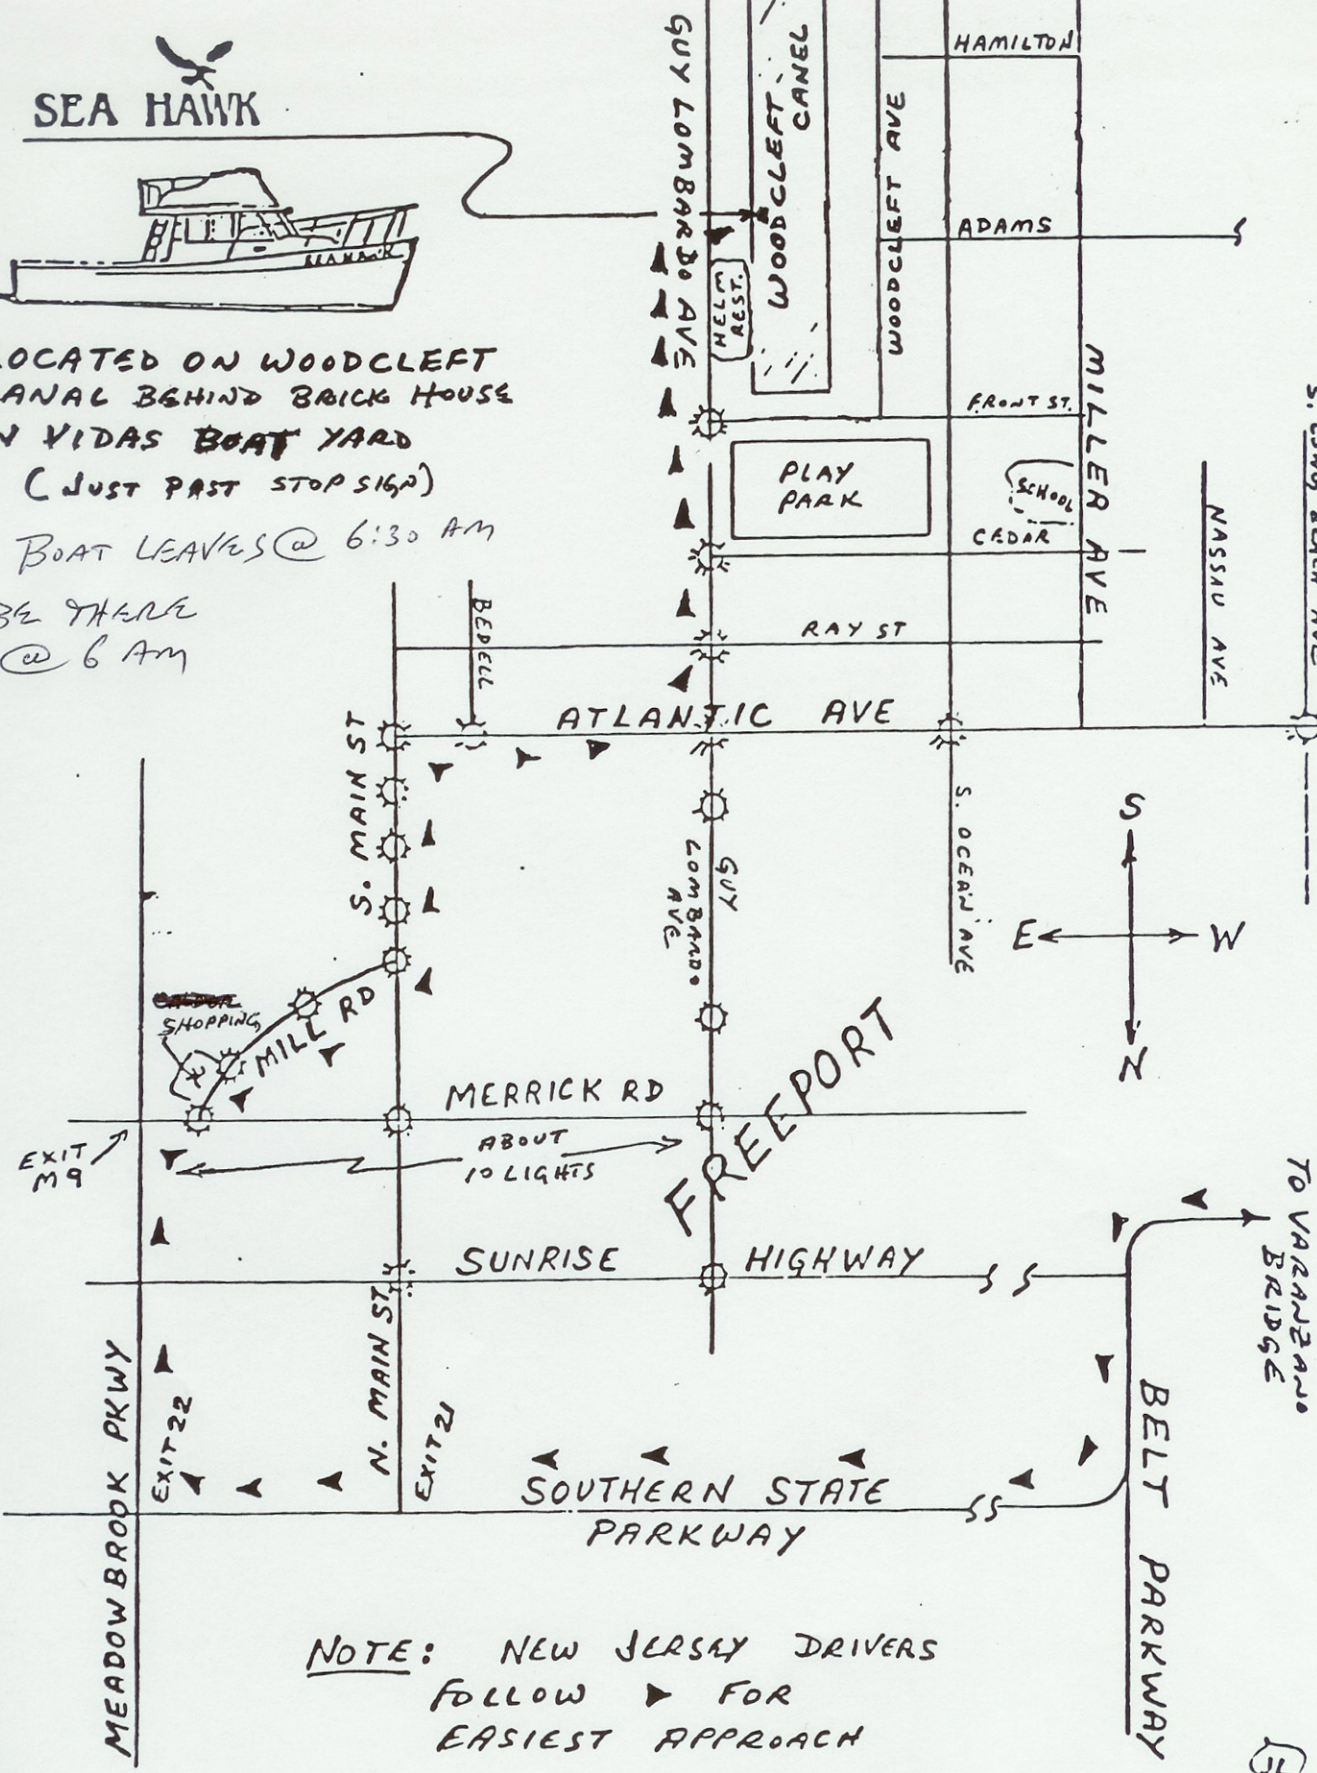

SEA HAWK

LOCATED ON WOODCLEFT CANAL BEHIND BRICK HOUSE IN VIDAS BOAT YARD (JUST PAST STOP SIGNS)

BOAT LEAVES @ 6:30 AM

BE THERE @ 6 AM

NOTE: NEW JERSEY DRIVERS FOLLOW ► FOR EASIEST APPROACH